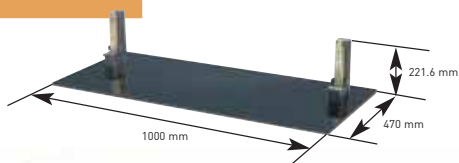

ISF C³ Calibration

PDP-615EX

PURE Vision Plasma Panel

PURE
vision

HDMI™

MAIN FEATURES

- Experience the pure quality of direct high definition full digital audio/video transmission, with the HDMI input
- Achieve accurate image reproduction, optimised for your specific environment, with ISF C³ professional calibration
- Adjust the tone of the white colour to your preference with the Colour Temperature Setting modes
- Enjoy the highest level of image reproduction — completely free of noise — as result of Noise Reduction technology
- Display your plasma panel with the handy table top stand (PDK-1014) or choose for the wall-mount bracket (PDK-WM03)

PDK-1014

Table Top Stand

For 61-inch only

PDK-WM03

Wall Bracket

For 61-inch only

For more details on features and technology, please visit www.pioneer-eur.com

NEW
PDK-TS12 Swivel Table Top Stand